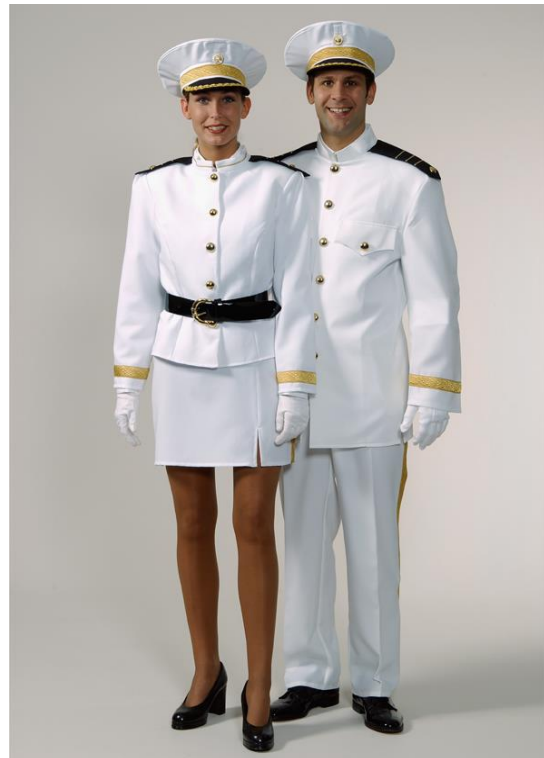

General Costumes

Game Show Host
£25 (jacket only)

Cupcake Girl
£30

Breakfast At Tiffany's
£35

Naval Officers
£30 (gent costume only)

General Costumes

The Stig

£35